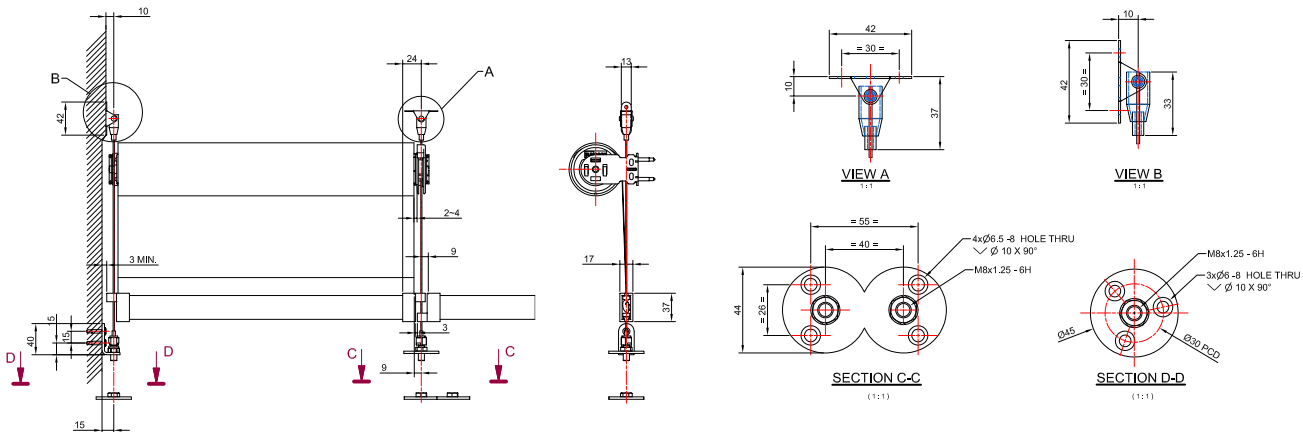

WIDE RANGE OF LIFT OPTIONS

- Chain
- Chain plus spring assist
- Motorised (AC or DC) operation
- **ZeroGravity** Chainless