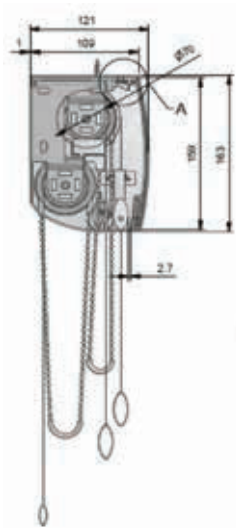

## PRODUCT OVERVIEW:

Quattro is pleased to announce the launch of our new Double Fascia. Available in standard powder coated colours or fabric wrapped. Clips onto new design Double compact vertical brackets. Maximum roll up diameter 70mm (3500 blind drop using 43mm Tube Q-Block 100 Fabric).

### Installation Instructions

New Double Compact Brackets

Fascia Clip

Push to Lock in place

### Componentry

Bullnose Fascia

Fabric Wrap Spline Dimensions

Centre Bracket Support