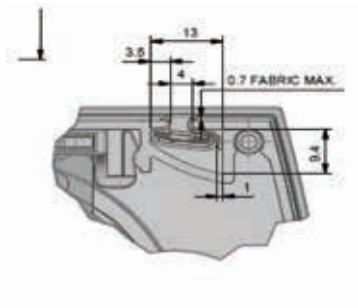

## PRODUCT OVERVIEW:

Quattro is pleased to announce the launch of our new Double Fascia. Available in standard powder coated colours or fabric wrapped. Clips onto new design Double compact vertical brackets. Maximum roll up diameter 70mm (3500 blind drop using 43mm Tube Q-Block 100 Fabric).

### Installation Instructions

New Double Compact Brackets

Fascia Clip

Push to Lock in place

### Componentry

Bullnose Fascia

Fabric Wrap Spline Dimensions

Centre Bracket Support