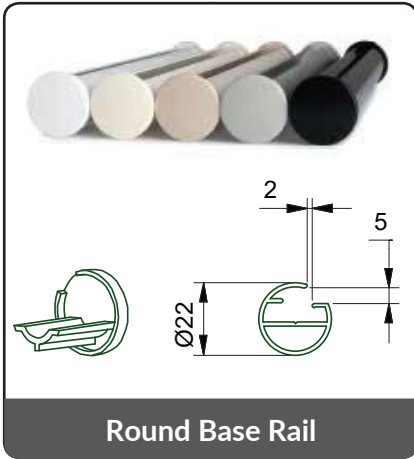

PRODUCT OVERVIEW:

Quattro has a range of base rails, including standard round and our new Deluxe range.

Round Base Rail

Deluxe Flat Base Rail

Deluxe Oval Base Rail

Description

6063 T5 Grade Aluminium Extrusion – Powder-coated or Clear Anodised Finish.

(Custom Finishes available on request)

Work with the following Roller blind types, Chain Operated, Motorised, Single, Double, Multilinked (Not Suitable with Blackout Cassette System)

Deluxe Base Rails:

Optional bumper made from Medical Grade Silicon for longevity and reliability – orders must state “with bumper” otherwise it will arrive standard without.

Weight of the base rail is (30% heavier than other base rails) meaning the fabric will hang better.

Opening is wider so it’s easier to insert the fabric – reducing pull marks or stretching in the fabric.

Spline

15mm

10mm

15mm Diagonal

Colours Available