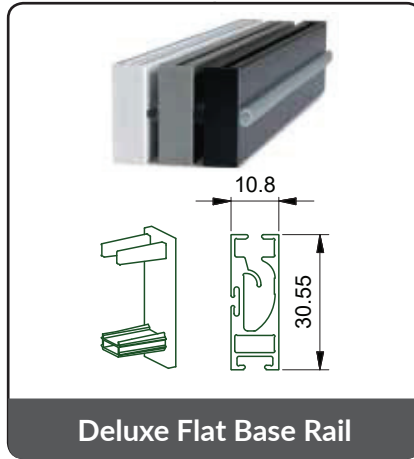

PRODUCT OVERVIEW:

Quattro has a range of base rails, including standard round and our new Deluxe range.

Round Base Rail

Deluxe Flat Base Rail

Deluxe Oval Base Rail

Description

6063 T5 Grade Aluminium Extrusion – Powder-coated or Clear Anodised Finish.

(Custom Finishes available on request)

Work with the following Roller blind types, Chain Operated, Motorised, Single, Double, Multilinked (Not Suitable with Blackout Cassette System)

Deluxe Base Rails:

Optional bumper made from Medical Grade Silicon for longevity and reliability – orders must state “with bumper” otherwise it will arrive standard without.

Weight of the base rail is (30% heavier than other base rails) meaning the fabric will hang better.

Opening is wider so it’s easier to insert the fabric – reducing pull marks or stretching in the fabric.