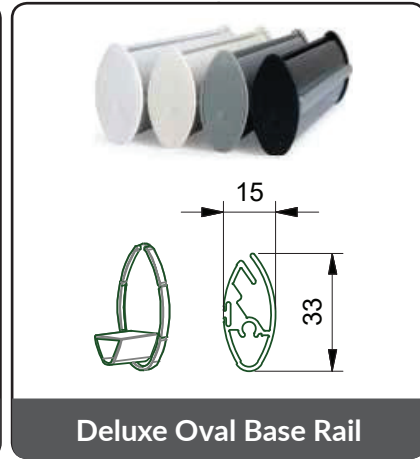

PRODUCT OVERVIEW:

Quattro has a range of base rails, including standard round and our new Deluxe range.

Round Base Rail

Deluxe Flat Base Rail

Deluxe Oval Base Rail

Description

6063 T5 Grade Aluminium Extrusion – Powder-coated or Clear Anodised Finish.

(Custom Finishes available on request)

Work with the following Roller blind types, Chain Operated, Motorised, Single, Double, Multilinked (Not Suitable with Blackout Cassette System)

Deluxe Base Rails:

Optional bumper made from Medical Grade Silicon for longevity and reliability – orders must state “with bumper” otherwise it will arrive standard without.

Weight of the base rail is (30% heavier than other base rails) meaning the fabric will hang better.

Opening is wider so it’s easier to insert the fabric – reducing pull marks or stretching in the fabric.

Spline

15mm

10mm

15mm Diagonal

Colours Available